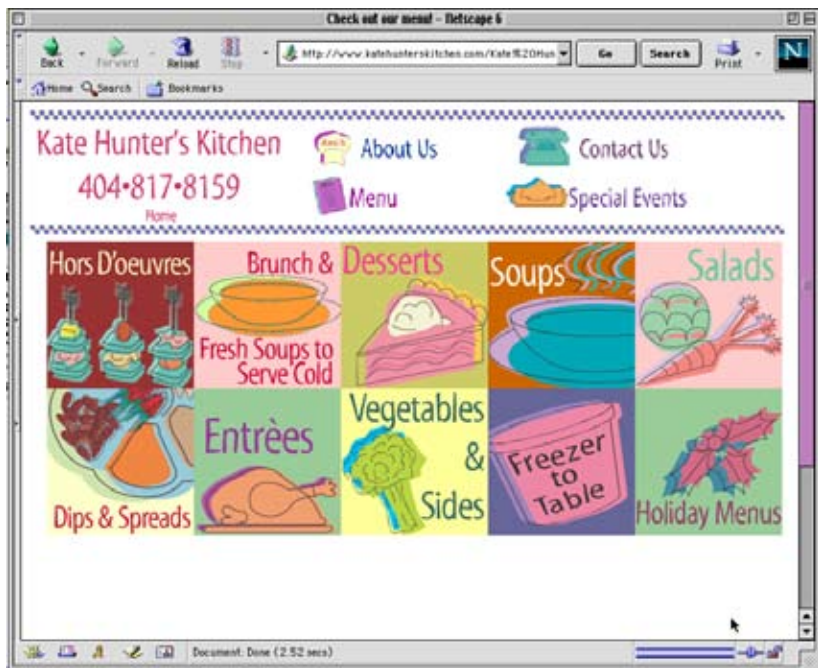

[Home](#)

[About Us](#)

[Shop Online](#)

[Contact Us](#)

[Art Gallery](#)

Original Splash page (top) for  
Chattahoochee Pencil Company and  
one page showing navigation.

---

Elegant web site for  
Central Presbyterian Church, Atlanta